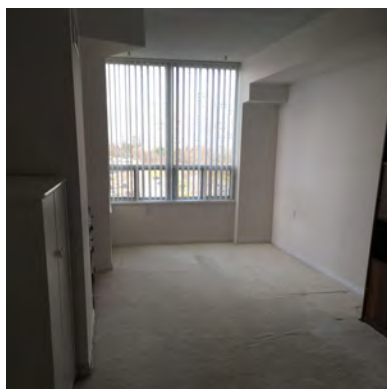

St. Paul's Terrace Seniors' Residence

Unit 808—2800 Warden Avenue

Asking Price \$318,000

⇒ 2 bedrooms

⇒ 1 bathroom

⇒ Laundry Area

⇒ Kitchen

⇒ Access to services

St. Paul's L'Amoreaux Centre is home to more than 400 seniors. Our life lease Terrace units gives access to all our services and programs.

It's a great place to call home!

For more information, contact our Housing Team at (416) 493-3333 ext. 273