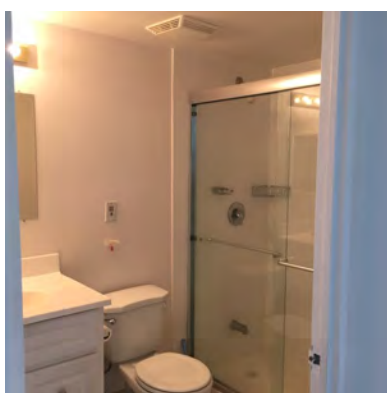

St. Paul's Terrace Seniors' Residence

Unit 808—2800 Warden Avenue

Asking Price \$318,000

⇒ 2 bedrooms

⇒ 1 bathroom

⇒ Laundry Area

⇒ Kitchen

⇒ Access to services